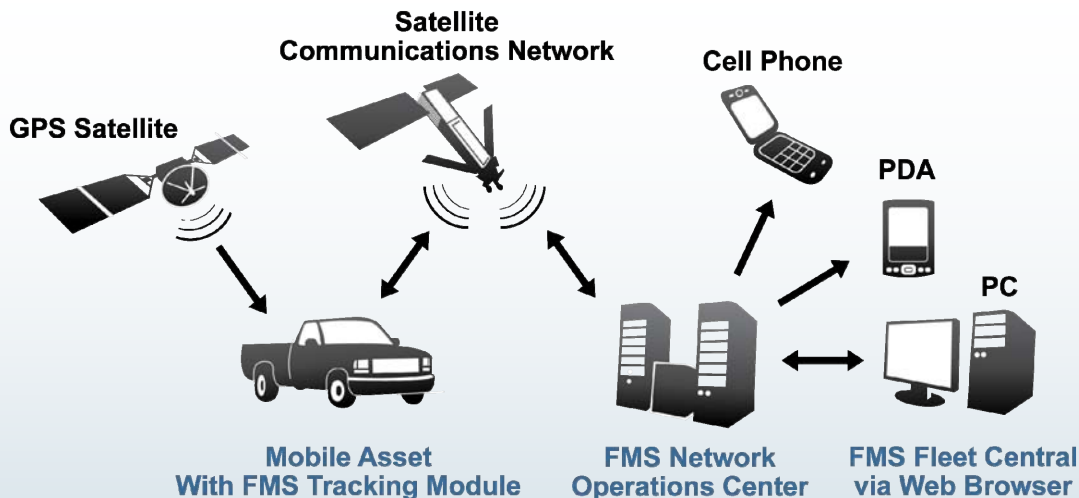

## Real-Time Data From Anywhere, Anytime

FMS tracking modules maintain continuous GPS location, direction and speed information and combine that with vehicle performance data for complete mobile resource management. Fleet information is delivered from the vehicle via satellite, ensuring data delivery without need for cell towers and regardless of land geography. Data is received, stored and analyzed at the FMS network operations center and is accessed from the FMS hosted application, Fleet Central.